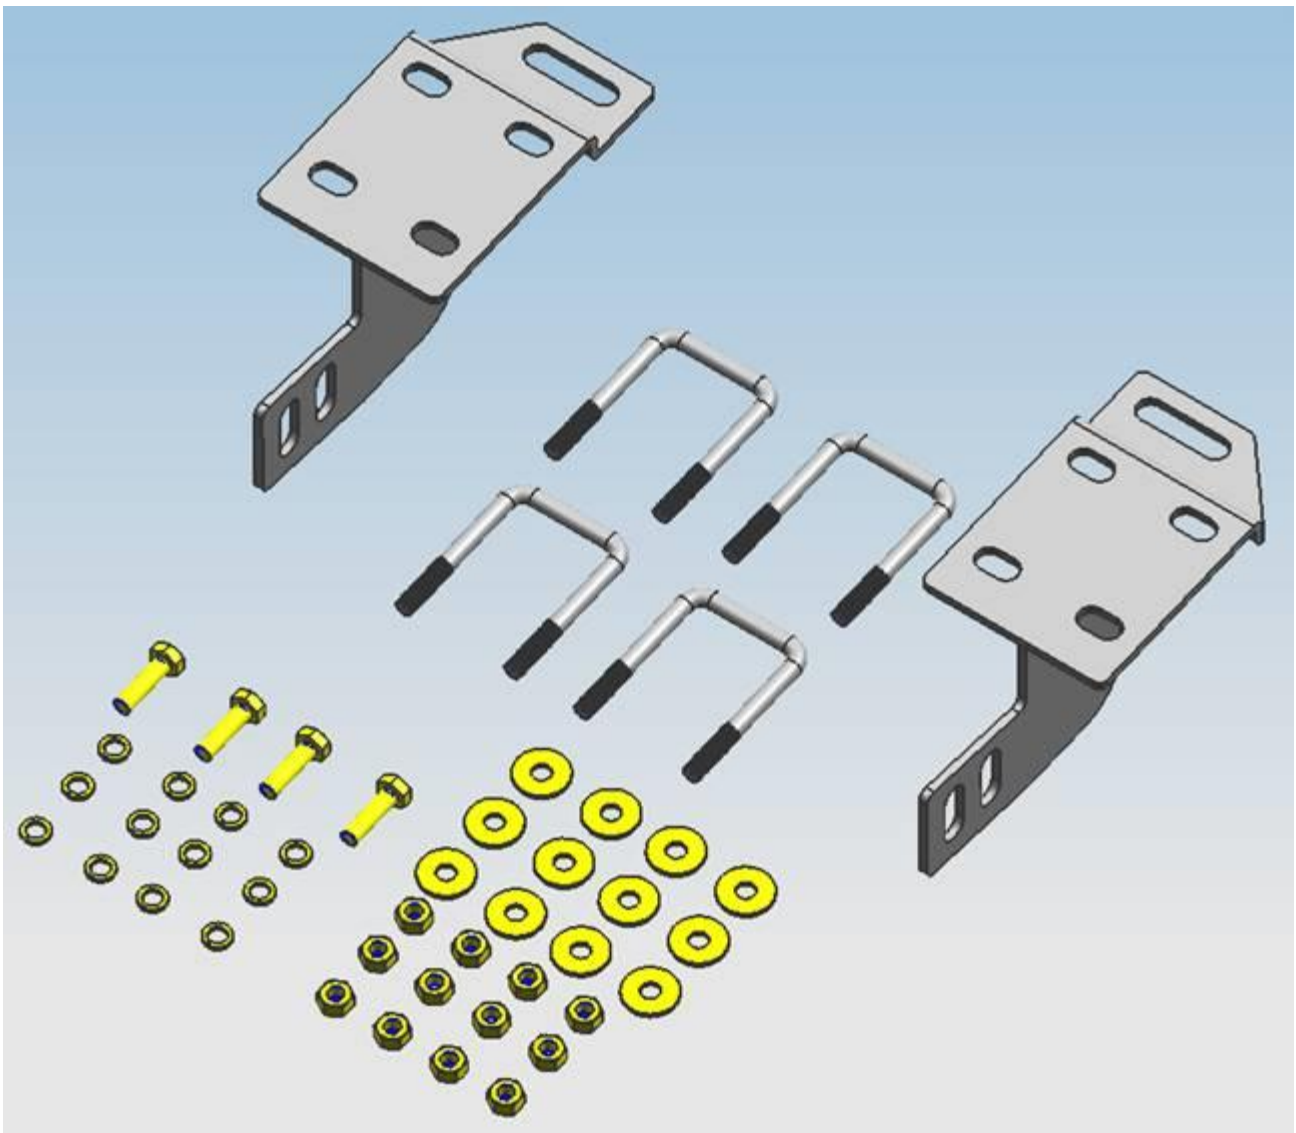

**2019-2020 TOYOTA RAV4
Bull Bar**

Max Beacon Bull Bar | Black

Part Number: MAB-TOB4802B / MAB-TOB4802S

Hardware
Included:

NO.	NAME	QTY	REMARK	NO.	NAME	QTY	REMARK
①	A Bar	1		⑦	Medium Washer	10	φ12
②	Left Bracket	1		⑧	Hexagon Nut	4	M12
③	Right Bracket	1		⑨	Hexagon Bolt	2	M10x90
④	U Bolt	4		⑩	Spring washer	14	φ10x30x2.5
⑤	Drop pin	2	M12x35	⑪	Hexagon Nut	14	φ10
⑥	Larger Washer	8	φ12x30x3.0				

Attention:

- Please read this installation manual before installing this part. Please take necessary precautions to protect your paint!
- You may need to periodically re-tighten all hardware for safety use after installation.
- Installation pictures are only for reference only, there may differences between the pictures and actual parts. This will have no effect on the installation.

INSTALLATION PICTURE

Disclaimer: Caused due to improper installation initiates some related problem and losses, are beyond our company's quality assurance.

Picture 1: Passenger side Front A Bar Bracket

Picture 2: Driver Side Front A Bar bracket