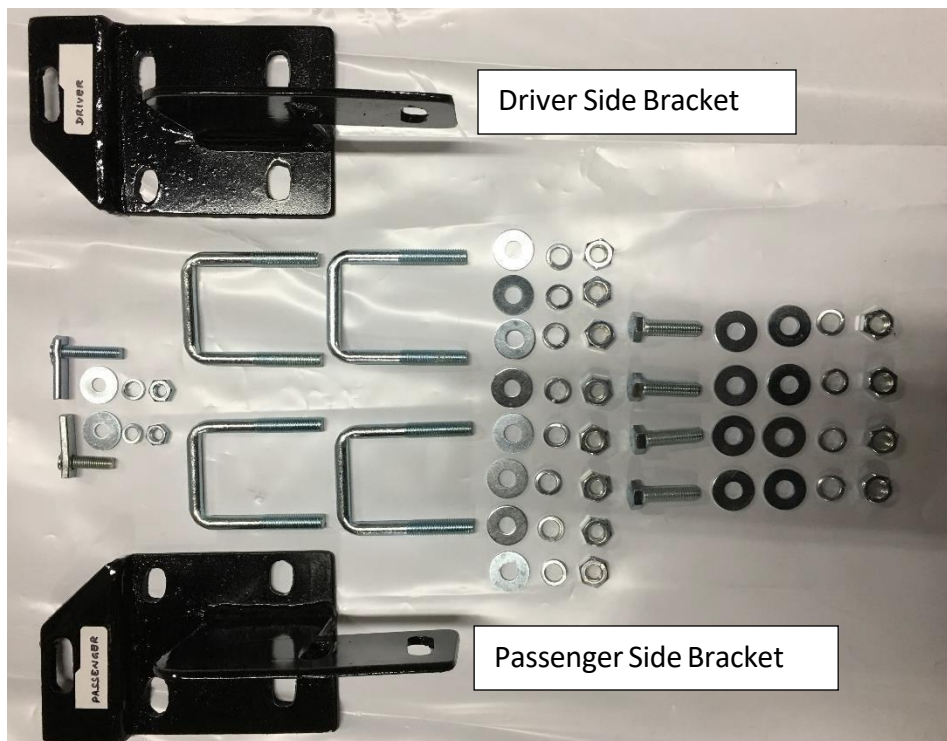

**2019-2020 TOYOTA RAV4
Bull Bar**

Max Beacon Bull Bar | Black

Part Number: MAB-TOB4802B / MAB-TOB4802S

Hardware
Included:

NO.	NAME	QTY	REMARK	NO.	NAME	QTY	REMARK
①	A Bar	1		⑦	Medium Washer	10	φ12
②	Left Bracket	1		⑧	Hexagon Nut	4	M12
③	Right Bracket	1		⑨	Hexagon Bolt	2	M10x90
④	U Bolt	4		⑩	Spring washer	14	φ10x30x2.5
⑤	Drop pin	2	M12x35	⑪	Hexagon Nut	14	φ10
⑥	Larger Washer	8	φ12x30x3.0				

Attention:

- Please read this installation manual before installing this part. Please take necessary precautions to protect your paint!
- You may need to periodically re-tighten all hardware for safety use after installation.
- Installation pictures are only for reference only, there may differences between the pictures and actual parts. This will have no effect on the installation.

INSTALLATION PICTURE

Disclaimer: Caused due to improper installation initiates some related problem and losses, are beyond our company's quality assurance.

Picture 1: Passenger side Front A Bar Bracket

Picture 2: Driver Side Front A Bar bracket