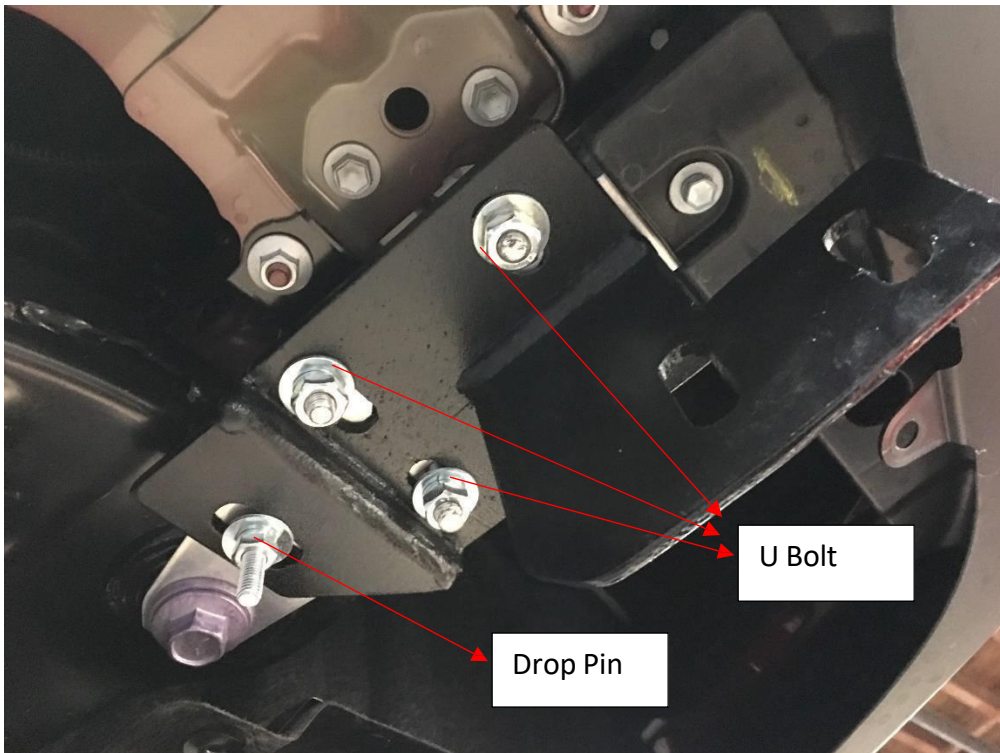

**2019-2020 TOYOTA RAV4
Bull Bar**

Max Beacon Bull Bar | Black

Part Number: MAB-TOB4802B / MAB-TOB4802S

Hardware
Included:

NO.	NAME	QTY	REMARK	NO.	NAME	QTY	REMARK
①	A Bar	1		⑦	Medium Washer	10	φ12
②	Left Bracket	1		⑧	Hexagon Nut	4	M12
③	Right Bracket	1		⑨	Hexagon Bolt	2	M10x90
④	U Bolt	4		⑩	Spring washer	14	φ10x30x2.5
⑤	Drop pin	2	M12x35	⑪	Hexagon Nut	14	φ10
⑥	Larger Washer	8	φ12x30x3.0				

Attention:

- Please read this installation manual before installing this part. Please take necessary precautions to protect your paint!
- You may need to periodically re-tighten all hardware for safety use after installation.
- Installation pictures are only for reference only, there may differences between the pictures and actual parts. This will have no effect on the installation.

INSTALLATION PICTURE

Disclaimer: Caused due to improper installation initiates some related problem and losses, are beyond our company's quality assurance.

Picture 1: Passenger side Front A Bar Bracket

Picture 2: Driver Side Front A Bar bracket