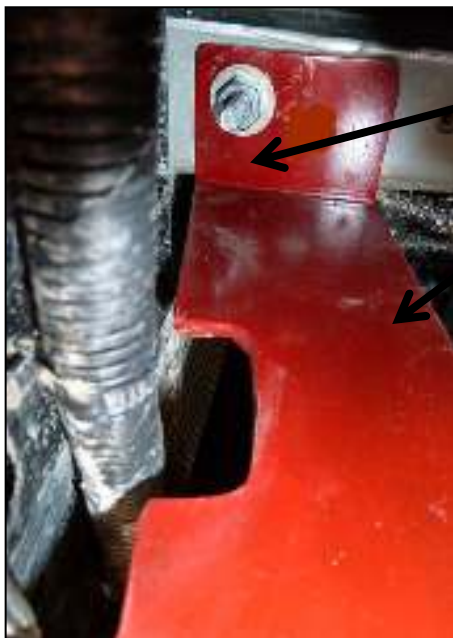

INSTALLATION INSTRUCTIONS

CBS-HYB6302

PARTS LIST:

No.	Part Description	QTY	No.	Part Description	QTY
A	Grilled Guard	1	E	∅ 12.5×∅ 30×2.0 Flat Washers	10
B	Brackets(lateral Symmetry)	2	F	M12 Lock Washers	6
C	M12 "T" -Bolts	2	G	M12 Hex Head Nuts	6
D	M12×30-8.8 Hex Head Bolts	4	H		