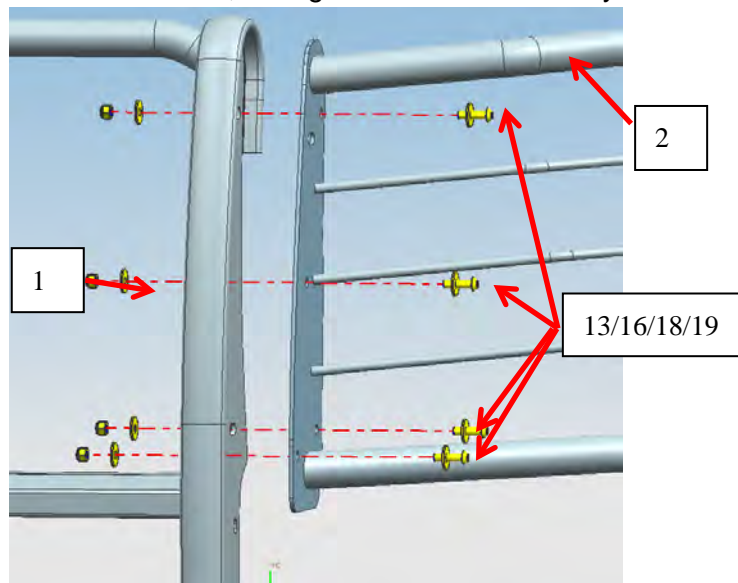

Installation Steps

STEP1: Attach Mounting Bracket to Middle Guard, left/right sides installation way are same.

STEP2: Attach Lower Mounting Bracket with Mounting Bracket, left/right sides are install symmetrically.

STEP4: Attach Top Support Bracket to the Car, left/right sides installation way are same.

STEP5: Attach Upper Support Bracket to Top Support Bracket, left/right sides are installed symmetrically.

BLACK MODULAR GRILLE GUARD FOR 22-24 CHEVY SILVERADO 1500 (Incl. Diesel models with DEF tanks & Excl. 2022 1500 LTD and 22-24 models with super cruise system)

STEP6: Attach Middle Guard with Brush Guard, left/right side installation way are same.

STEP7: Attach Middle Guard to Lower Mounting Bracket and Support Bracket and Upper Support Bracket, left/right sides are installed symmetrically.