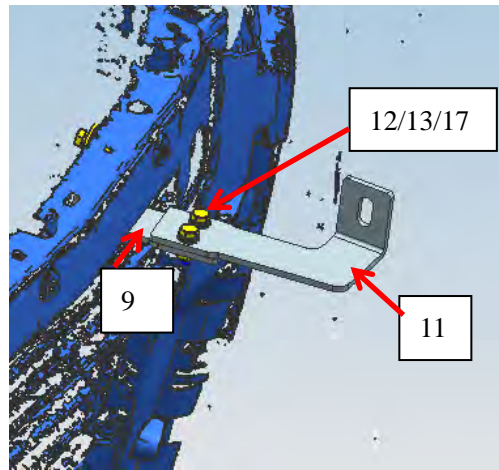

BLACK MODULAR GRILLE GUARD FOR 22-24 CHEVY SILVERADO 1500 (Incl. Diesel models with DEF tanks & Excl. 2022 1500 LTD and 22-24 models with super cruise system)

STEP6: Attach Middle Guard with Brush Guard, left/right side installation way are same.