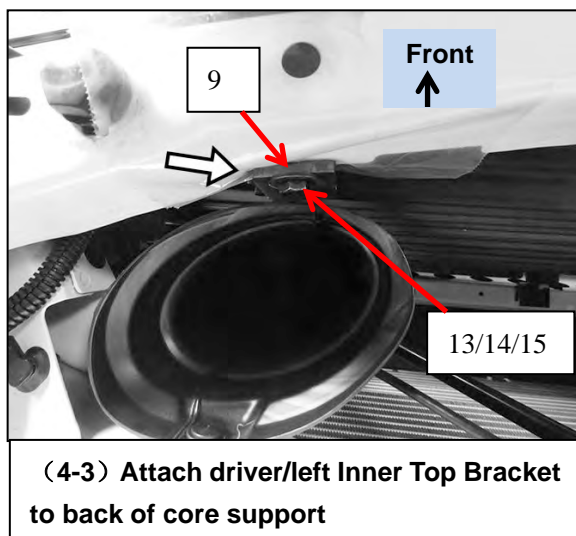

STEP5: Attach Upper Support Bracket to Top Support Bracket, left/right sides are installed symmetrically.