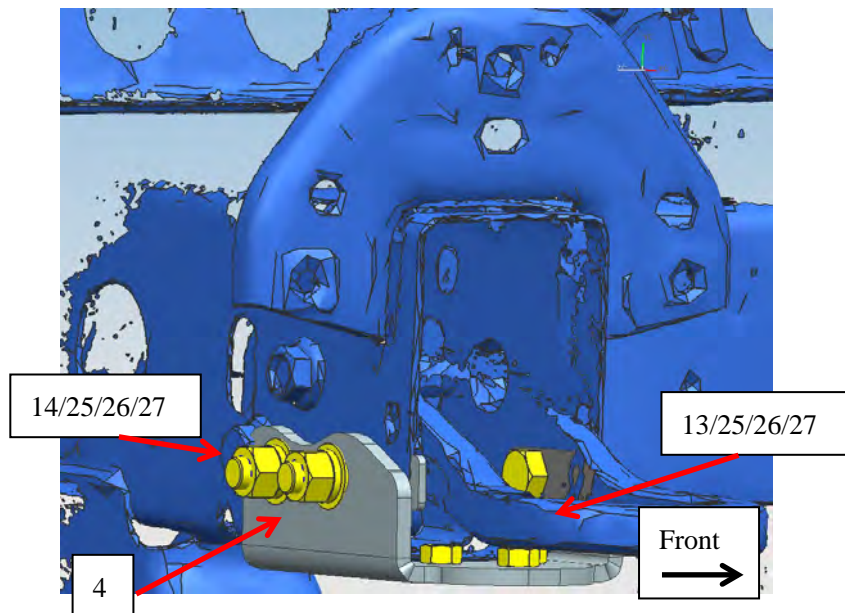

Care and Cleaning

- Mild soap may be used also to clean the Product.
- Please periodically check and retighten all the hardware and clean the investment for a refresh look.

Parts list

NO.	QTY	NAME	NO.	QTY	NAME
①	1	 Middle Guard	②	1	 Left Brush Guard
③	1	 Right Brush Guard	④	2	 Mounting Bracket
⑤	1	 Driver/Left Lower Mounting Bracket	⑥	1	 Passenger/Right Lower Mounting Bracket
⑦	1	 Driver/Left Support Bracket	⑧	1	 Passenger/Right Support Bracket
⑨	2	 Top Support Bracket	⑩	2	 Top Support Bracket Adhesive tape
⑪	1	 Driver/Left Upper Support Bracket	⑫	1	 Passenger/Right Upper Support Bracket

BLACK MODULAR GRILLE GUARD FOR 22-24 CHEVY SILVERADO 1500 (Incl. Diesel models with DEF tanks & Excl. 2022 1500 LTD and 22-24 models with super cruise system)

⑬	2		⑭	2	
		Bolt Plates M12x35			Double Bolt Plates M12x30
⑮	1		⑯	1	
		Adhesive Tape (L)			Adhesive Tape (R)
Hardware List:					
⑫	4		⑬	12	
		Hex Bolt (Full Thread) M8_25			Lock Washer D8
⑭	2		⑮	8	
		Flat Washer D8_28_3			Hex Bolt (Full Thread) M8_30
⑯	8		⑰	4	
		Button Head Bolt M8_30			Flat Washer D8_16_1.6
⑱	22		⑲	8	
		Flat Washer D8_24_2			Nylon Lock Nut M8
⑳	6		㉑	2	
		Hex Bolt(Full Thread) M10_30			Hex Bolt(Full Thread) M10_45
㉒	8		㉓	8	
		Hex Nut M10			Lock Washer D10
㉔	16		㉕	6	
		Flat Washer D10_27_3			Flat Washer D12_24_2.5
㉖	6		㉗	6	
		Hex Nut M12			Lock Washer D12
㉘	1				
		Allen Wrench S=5			

Installation Steps

STEP1: Attach Mounting Bracket to Middle Guard, left/right sides installation way are same.

STEP2: Attach Lower Mounting Bracket with Mounting Bracket, left/right sides are install symmetrically.