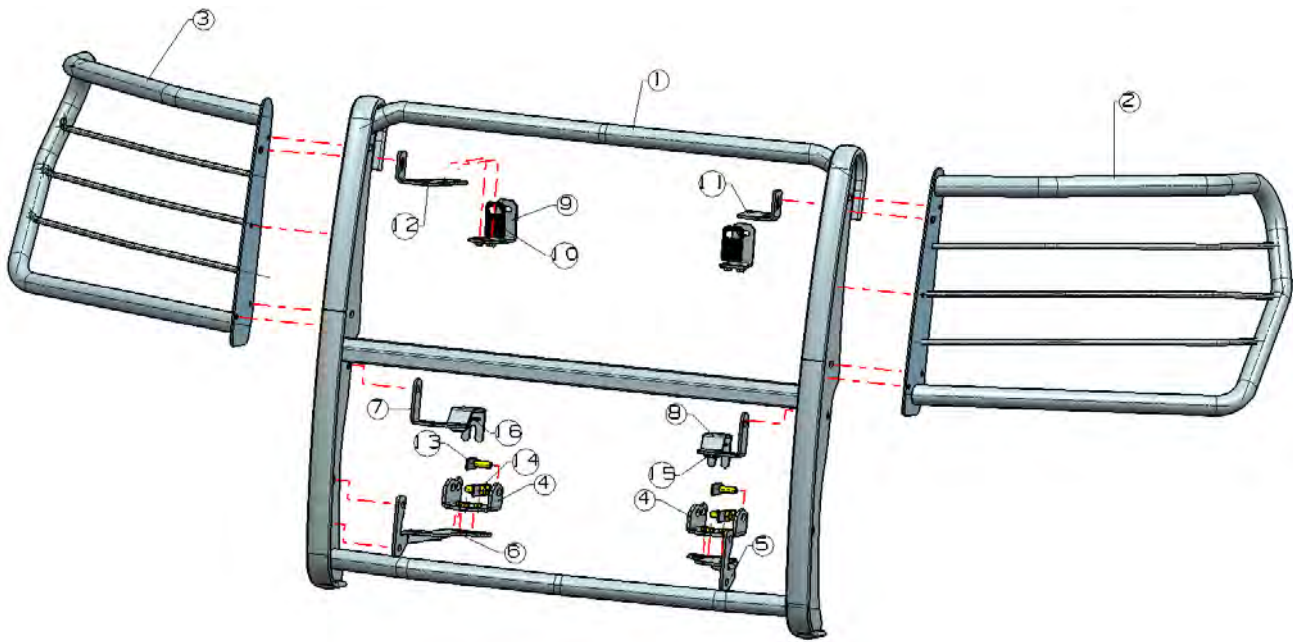

Care and Cleaning

- Mild soap may be used also to clean the Product.
- Please periodically check and retighten all the hardware and clean the investment for a refresh look.

Parts list

NO.	QTY	NAME	NO.	QTY	NAME
①	1	 Middle Guard	②	1	 Left Brush Guard
③	1	 Right Brush Guard	④	2	 Mounting Bracket
⑤	1	 Driver/Left Lower Mounting Bracket	⑥	1	 Passenger/Right Lower Mounting Bracket
⑦	1	 Driver/Left Support Bracket	⑧	1	 Passenger/Right Support Bracket
⑨	2	 Top Support Bracket	⑩	2	 Top Support Bracket Adhesive tape
⑪	1	 Driver/Left Upper Support Bracket	⑫	1	 Passenger/Right Upper Support Bracket

BLACK MODULAR GRILLE GUARD FOR 22-24 CHEVY SILVERADO 1500 (Incl. Diesel models with DEF tanks & Excl. 2022 1500 LTD and 22-24 models with super cruise system)

⑬	2		⑭	2	
		Bolt Plates M12x35			Double Bolt Plates M12x30
⑮	1		⑯	1	
		Adhesive Tape (L)			Adhesive Tape (R)
Hardware List:					
⑫	4		⑬	12	
		Hex Bolt (Full Thread) M8_25			Lock Washer D8
⑭	2		⑮	8	
		Flat Washer D8_28_3			Hex Bolt (Full Thread) M8_30
⑯	8		⑰	4	
		Button Head Bolt M8_30			Flat Washer D8_16_1.6
⑱	22		⑲	8	
		Flat Washer D8_24_2			Nylon Lock Nut M8
⑳	6		㉑	2	
		Hex Bolt(Full Thread) M10_30			Hex Bolt(Full Thread) M10_45
㉒	8		㉓	8	
		Hex Nut M10			Lock Washer D10
㉔	16		㉕	6	
		Flat Washer D10_27_3			Flat Washer D12_24_2.5
㉖	6		㉗	6	
		Hex Nut M12			Lock Washer D12
㉘	1				
		Allen Wrench S=5			

Installation Steps

STEP1: Attach Mounting Bracket to Middle Guard, left/right sides installation way are same.

STEP2: Attach Lower Mounting Bracket with Mounting Bracket, left/right sides are install symmetrically.