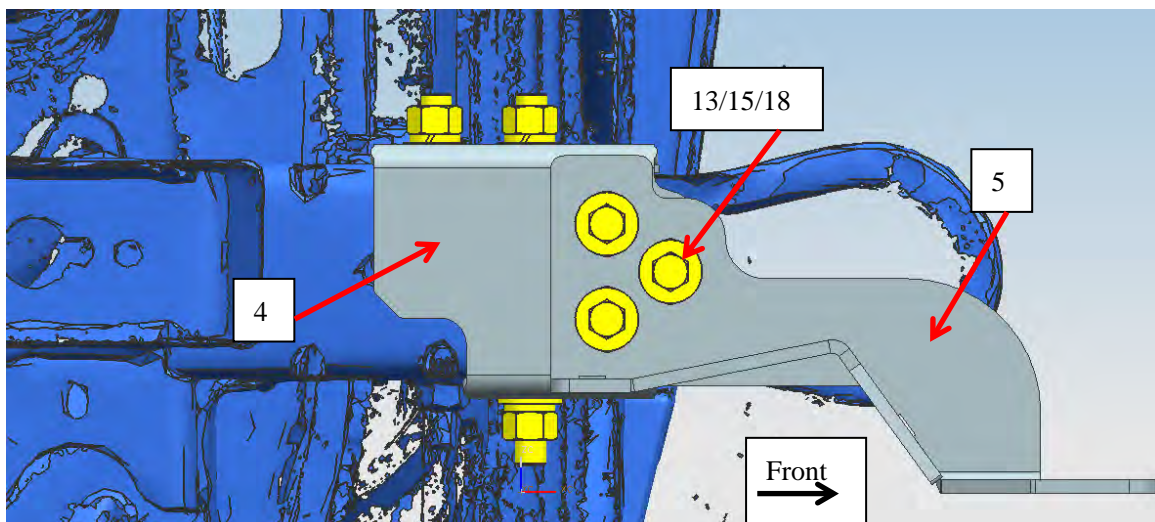

BLACK MODULAR GRILLE GUARD FOR 22-24 CHEVY SILVERADO 1500 (Incl. Diesel models with DEF tanks & Excl. 2022 1500 LTD and 22-24 models with super cruise system)

⑬	2		⑭	2	
		Bolt Plates M12x35			Double Bolt Plates M12x30
⑮	1		⑯	1	
		Adhesive Tape (L)			Adhesive Tape (R)
Hardware List:					
⑫	4		⑬	12	
		Hex Bolt (Full Thread) M8_25			Lock Washer D8
⑭	2		⑮	8	
		Flat Washer D8_28_3			Hex Bolt (Full Thread) M8_30
⑯	8		⑰	4	
		Button Head Bolt M8_30			Flat Washer D8_16_1.6
⑱	22		⑲	8	
		Flat Washer D8_24_2			Nylon Lock Nut M8
⑳	6		㉑	2	
		Hex Bolt(Full Thread) M10_30			Hex Bolt(Full Thread) M10_45
㉒	8		㉓	8	
		Hex Nut M10			Lock Washer D10
㉔	16		㉕	6	
		Flat Washer D10_27_3			Flat Washer D12_24_2.5
㉖	6		㉗	6	
		Hex Nut M12			Lock Washer D12
㉘	1				
		Allen Wrench S=5			

Installation Steps

STEP1: Attach Mounting Bracket to Middle Guard, left/right sides installation way are same.

STEP2: Attach Lower Mounting Bracket with Mounting Bracket, left/right sides are install symmetrically.