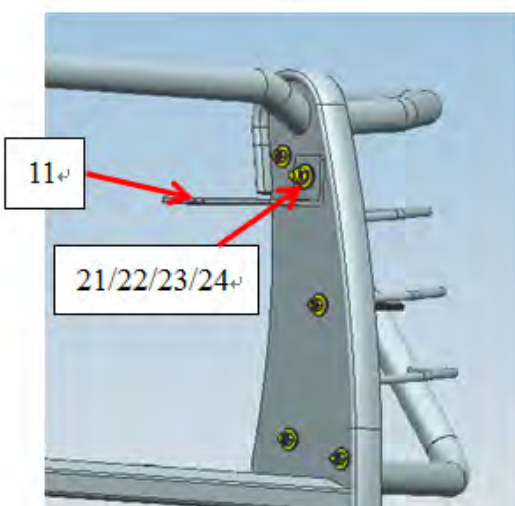

Installation Steps

STEP1: Attach Mounting Bracket to Middle Guard, left/right sides installation way are same.

STEP2: Attach Lower Mounting Bracket with Mounting Bracket, left/right sides are install symmetrically.

STEP4: Attach Top Support Bracket to the Car, left/right sides installation way are same.

STEP5: Attach Upper Support Bracket to Top Support Bracket, left/right sides are installed symmetrically.

BLACK MODULAR GRILLE GUARD FOR 22-24 CHEVY SILVERADO 1500 (Incl. Diesel models with DEF tanks & Excl. 2022 1500 LTD and 22-24 models with super cruise system)

STEP6: Attach Middle Guard with Brush Guard, left/right side installation way are same.

STEP7: Attach Middle Guard to Lower Mounting Bracket and Support Bracket and Upper Support Bracket, left/right sides are installed symmetrically.