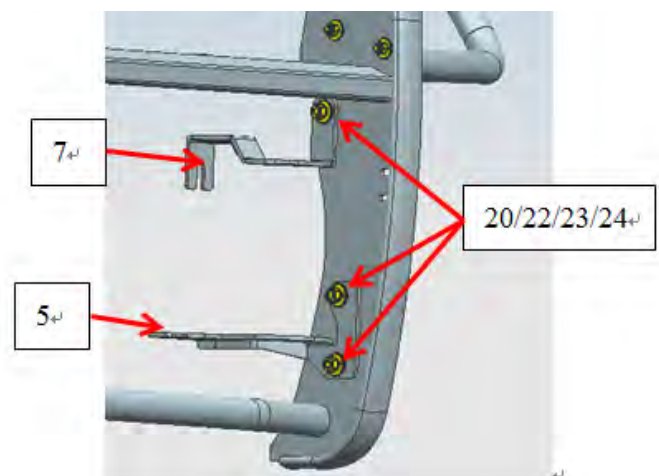

Installation Steps

STEP1: Attach Mounting Bracket to Middle Guard, left/right sides installation way are same.

STEP2: Attach Lower Mounting Bracket with Mounting Bracket, left/right sides are install symmetrically.

STEP4: Attach Top Support Bracket to the Car, left/right sides installation way are same.

STEP5: Attach Upper Support Bracket to Top Support Bracket, left/right sides are installed symmetrically.

BLACK MODULAR GRILLE GUARD FOR 22-24 CHEVY SILVERADO 1500 (Incl. Diesel models with DEF tanks & Excl. 2022 1500 LTD and 22-24 models with super cruise system)

STEP6: Attach Middle Guard with Brush Guard, left/right side installation way are same.

STEP7: Attach Middle Guard to Lower Mounting Bracket and Support Bracket and Upper Support Bracket, left/right sides are installed symmetrically.