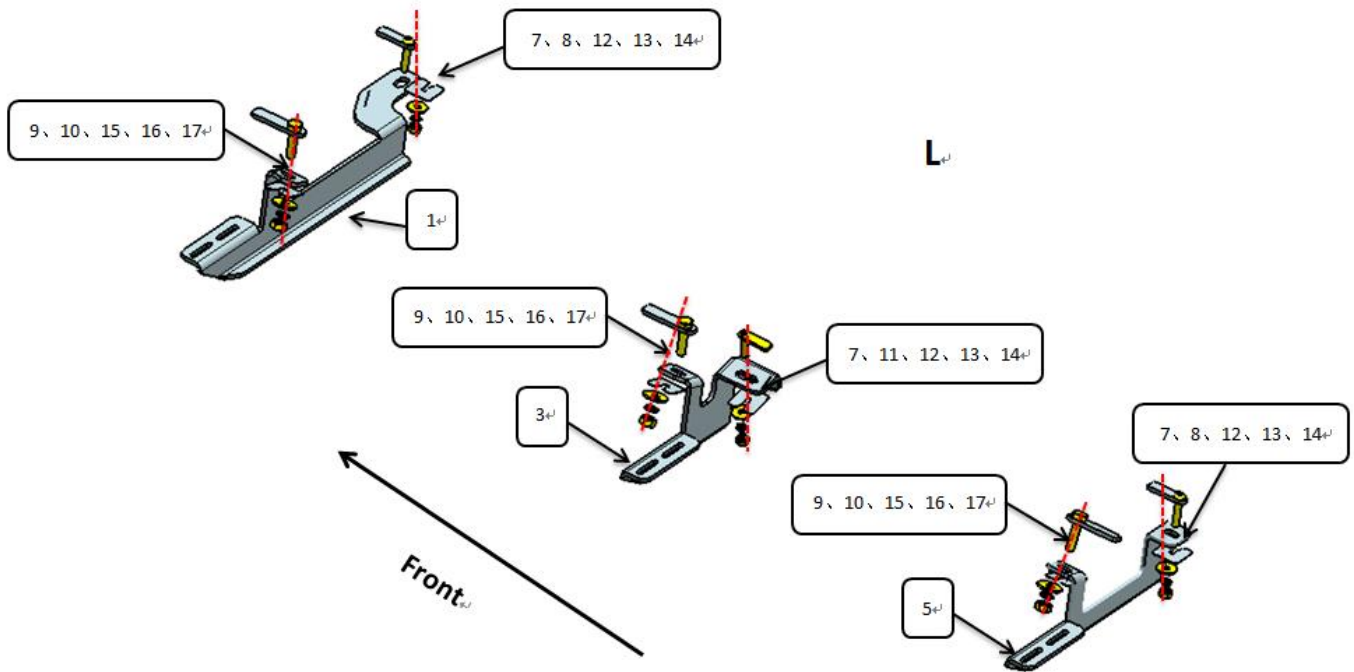

Before Installation

- Please read the instruction completely for easy installation, which will also help you to avoid scratches or other potential damages to your appealing car.
- The figures here are for reference only and may have differences with the actual product you received, however they share the same assembly way.

Care and Cleaning

- Mild soap may be used also to clean the Product.
- Please periodically check and retighten all the hardware and clean the investment for a refresh look.

Parts list

NO.	QTY	PIC	NO.	QTY	PIC
①	1	 Front mounting bracket (L)	②	1	 Front mounting bracket (R)
③	1	 Center mounting bracket (L)	④	1	 Center mounting bracket (R)
⑤	1	 Rear mounting bracket (L)	⑥	1	 Rear mounting bracket (R)
⑦	6	 Plastic buckle M8	⑧	4	 T-bolt M8

<p>⑨</p>	<p>6</p>	 <p>T-bolt M10</p>	<p>⑩</p>	<p>6</p>	 <p>Plastic buckle M10</p>
<p>⑪</p>	<p>2</p>	 <p>Flat head T-bolt M8</p>	<p>⑫</p>	<p>6</p>	 <p>Hex nut M8</p>
<p>⑬</p>	<p>6</p>	 <p>Spring washer D8</p>	<p>⑭</p>	<p>6</p>	 <p>Flat washer D8</p>
<p>⑮</p>	<p>6</p>	 <p>Hex nut M10</p>	<p>⑯</p>	<p>6</p>	 <p>Spring washer D10</p>
<p>⑰</p>	<p>6</p>	 <p>Flat washer D10</p>			

Installation Steps

INSTALLING PICTURE:

Step 1: Verify that all parts are present according to the manual.

Step 2: Install the brackets and running board on the bottom of vehicle as above picture.

Step 3: Check the running board if it install correctly, then tighten all the hardware.