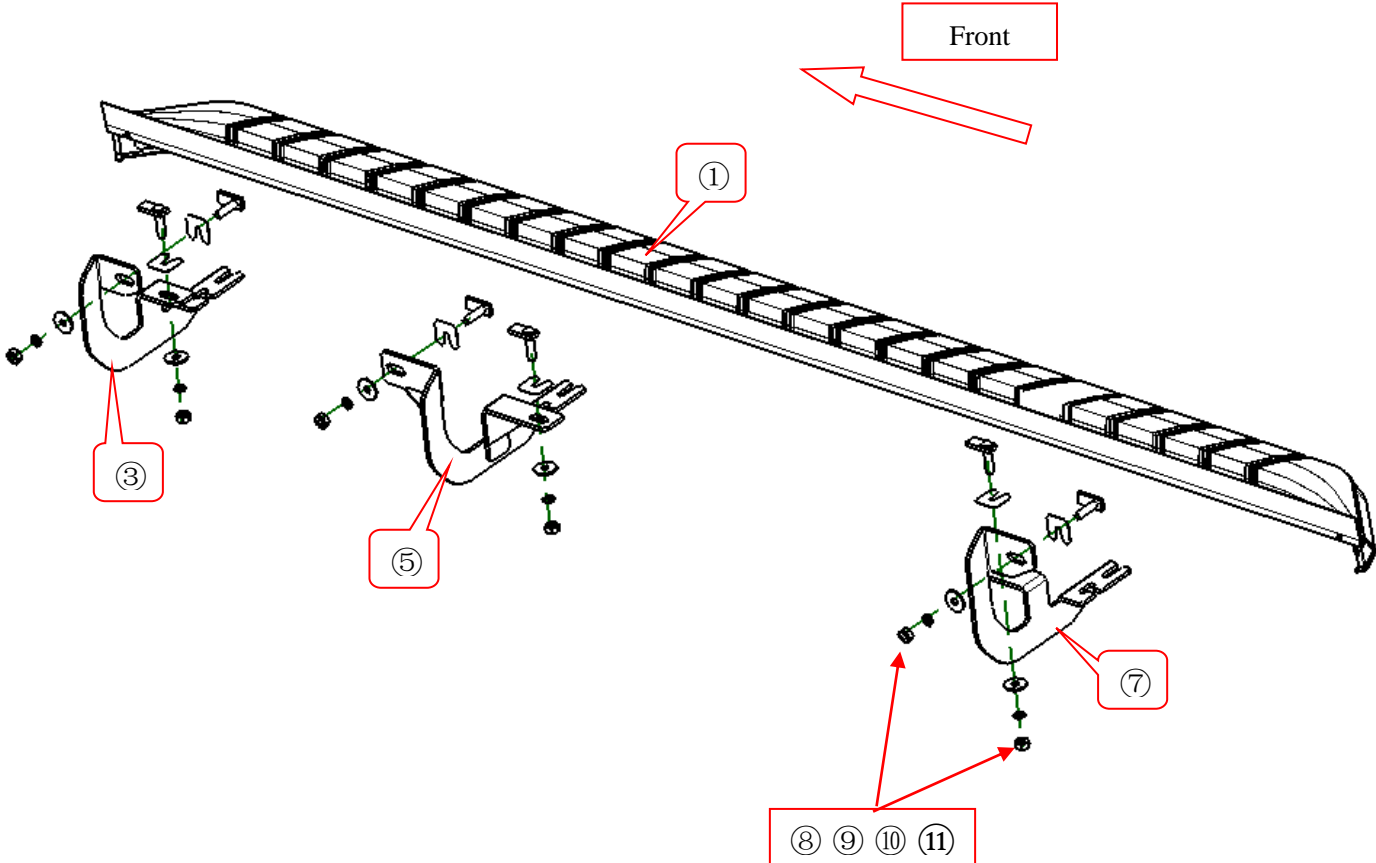

INSTALLATION PICTURE

Disclaimer: Caused due to improper installation initiates or some related problem and losses, are beyond our company's quality assurance.