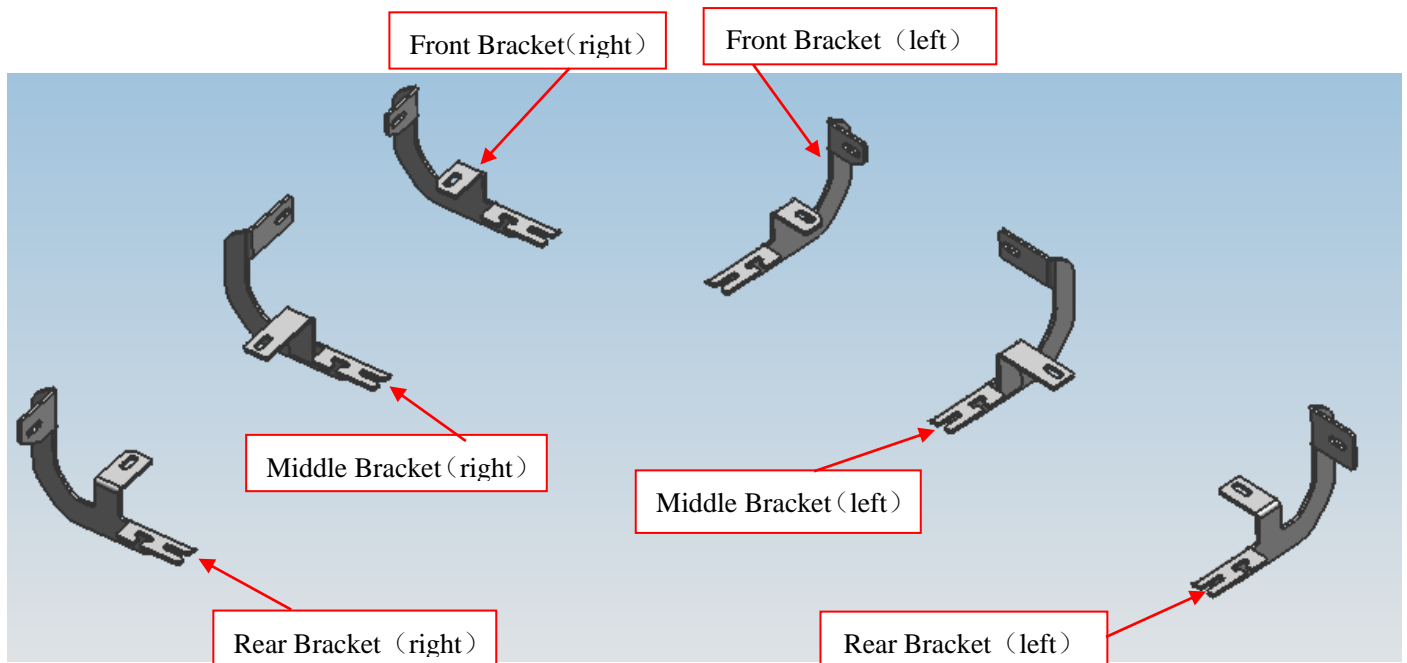

Attention:

- Please read this installation menu before installing this part. Protect your car properly in case there is any scratch might happen.
- You may need to periodically to re-tighten all hardware for safety use after installation.
- Installation pictures are only for your reference, there might be some differences between pictures and real parts but no affection for your fitting.

PART LIST

NO.	NAME	QTY	REMARK	NO.	NAME	QTY	REMARK
①	F1 Running Board	2	82	⑦	Rear Bracket (right)	1	
②	Front Bracket (left)	1		⑧	T Bolt	12	
③	Front Bracket (right)	1		⑨	Plastic Fixture	12	Φ10
④	Middle Bracket (left)	1		⑩	Large Washer	12	φ10x30x2.5
⑤	Middle Bracket (right)	1		⑪	Spring Washer	12	φ10
⑥	Rear Bracket (left)	1		⑫	Hexagon Nut	12	M10

Brackets