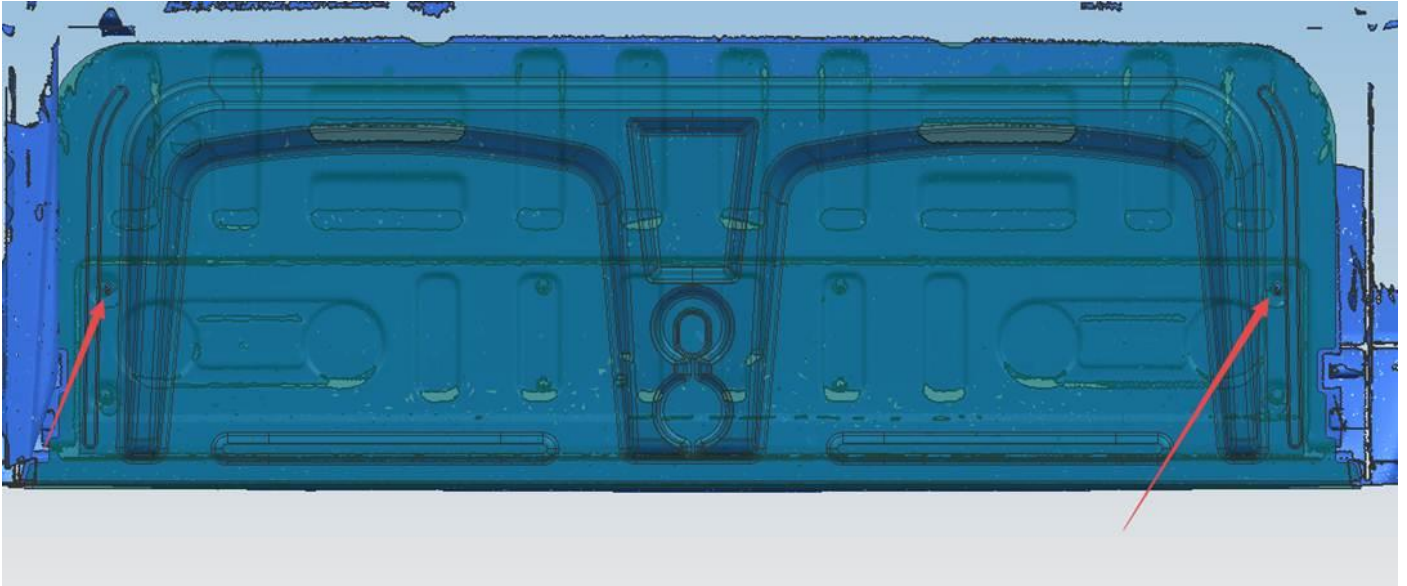

INSTALLATION INSTRUCTION

Black Traveler Tail Gate Seat

2015-2019 Ford F-150

PART # TGS-FO01

**BLACK HORSE
OFF ROAD**

INSTALLATION INSTRUCTION

DESCRIPTION: Traveler Tail Gate Seat for 2015-2019 Chevrolet Colorado / 2015-2019 GMC Canyon

Attention:

- Please read this installation menu before installing this part. Protect your car properly in case there is any scratch might have.
- You may need to periodically to re-tighten all hardware for safety use after installation.
- Installation pictures are only for your reference, there might be some differences between pictures and real parts but no affect for your fitting.

INSTALLATION PICTURE

The instruction for TAILGATE SEAT MATE is easy.

Step 1: Remove the factory bolt and keep them.

Step 2: Put the seat mat on tailgate and adjust the seat mat in appropriate location, install it with factory bolt and lock tighten.