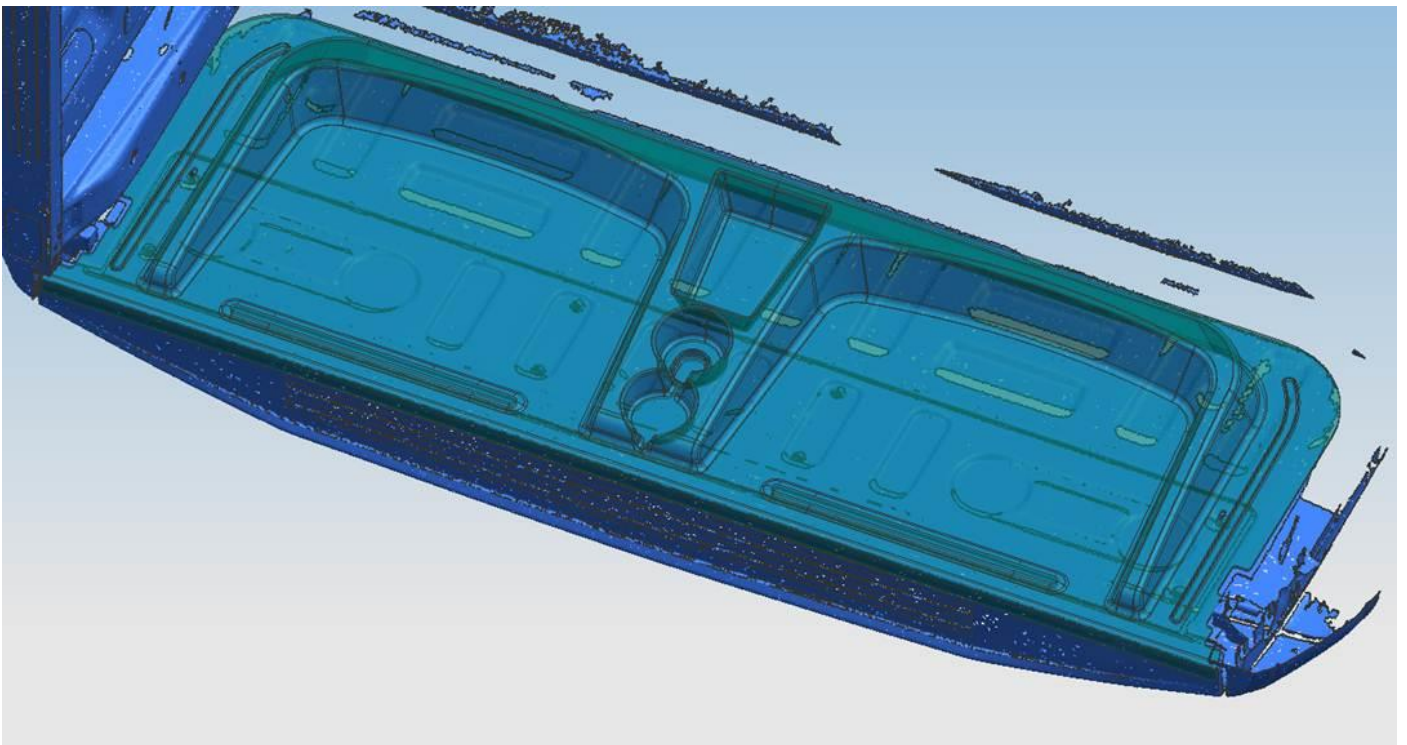

Disclaimer: Caused due to improper installation initiates some related problem and losses, are beyond our company's quality assurance.