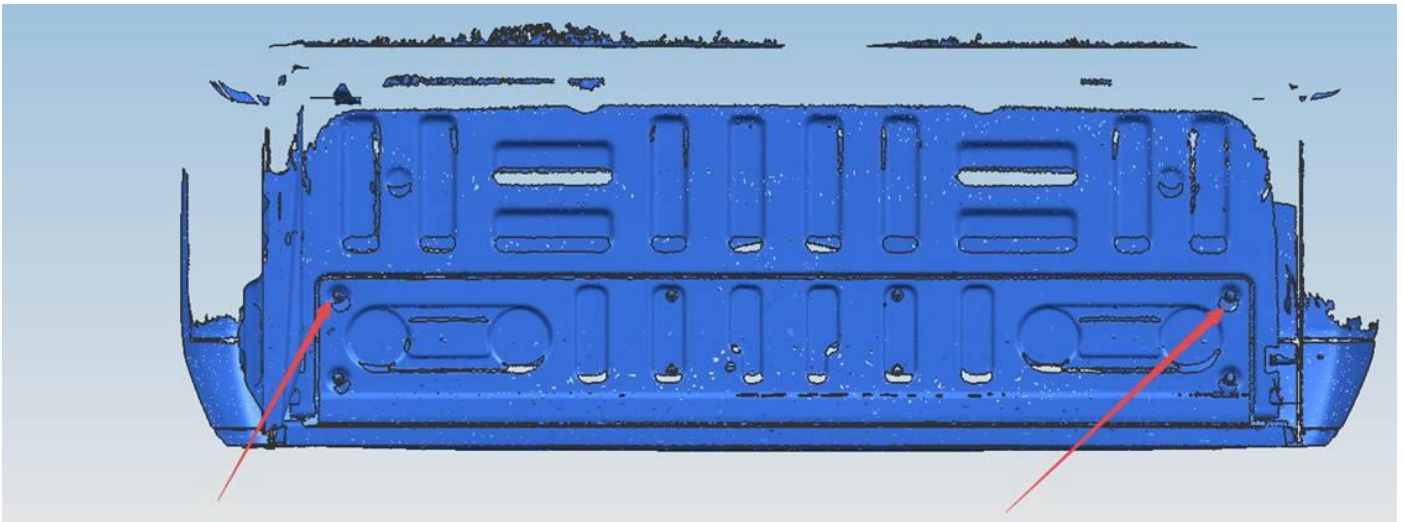

INSTALLATION INSTRUCTION

Black Traveler Tail Gate Seat

2015-2019 Ford F-150

PART # TGS-FO01

**BLACK HORSE
OFF ROAD**

INSTALLATION INSTRUCTION

DESCRIPTION: Traveler Tail Gate Seat for 2015-2019 Chevrolet Colorado / 2015-2019 GMC Canyon

Attention:

- Please read this installation menu before installing this part. Protect your car properly in case there is any scratch might have.
- You may need to periodically to re-tighten all hardware for safety use after installation.
- Installation pictures are only for your reference, there might be some differences between pictures and real parts but no affect for your fitting.

INSTALLATION PICTURE

The instruction for TAILGATE SEAT MATE is easy.

Step 1: Remove the factory bolt and keep them.

Step 2: Put the seat mat on tailgate and adjust the seat mat in appropriate location, install it with factory bolt and lock tighten.