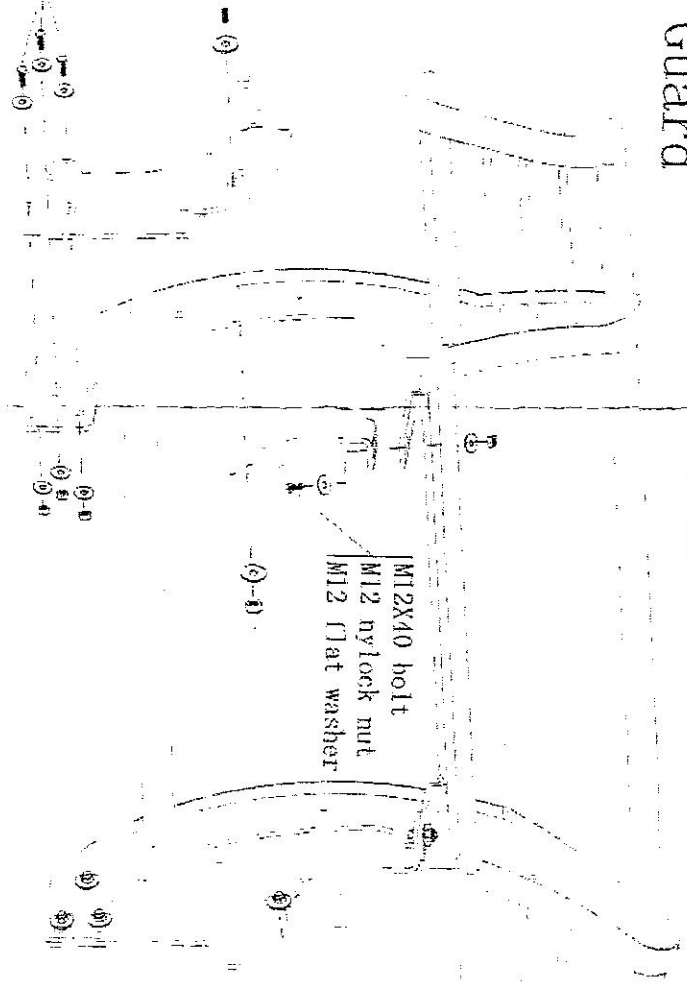

17F80218AM Grille Guard

- M12X130 bolt
- M12 nylock nut
- M12 flat washer
- M12X40 bolt
- M12 nylock nut
- M12 flat washer

- M12X40 bolt
- M12 nylock nut
- M12 flat washer

Parts list:

mount bracket	support bracket
 <p>2-lateral symmetry M12X40 bolt</p>	 <p>2-lateral symmetry M12 flat washer</p>
 <p>M12 nylock nut</p>	 <p>M12X130 bolt</p>
 <p>M10X25 bolt</p>	 <p>M10 flat washer</p>
 <p>M10 nylock nut</p>	

- M10X25 bolt
- M10 flat washer

rubber plate