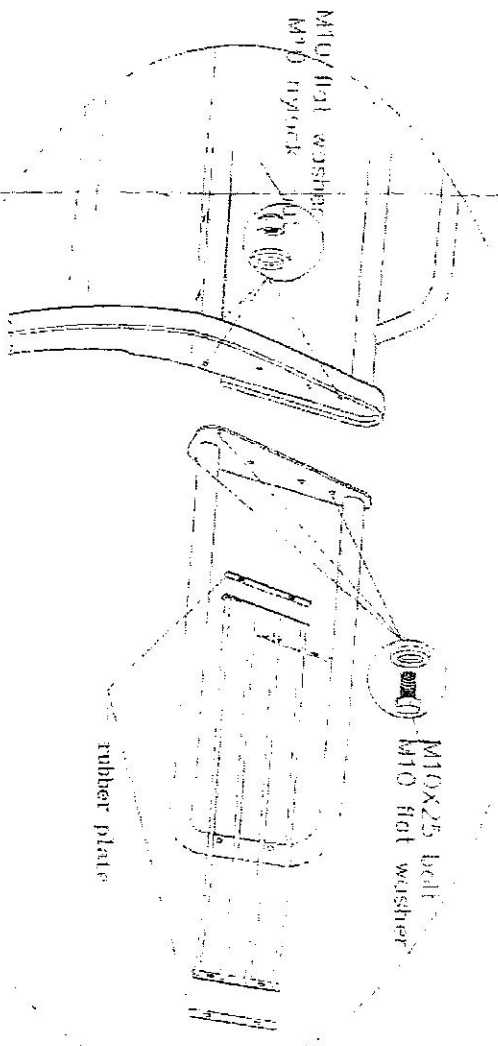

17F80218AM Grille Guard

- M12X130 bolt
- M12 nylock nut
- M12 flat washer
- M12X40 bolt
- M12 nylock nut
- M12 flat washer

- M12X40 bolt
- M12 nylock nut
- M12 flat washer

Parts list:

mount bracket	support bracket
 <p>2-lateral symmetry M12X40 bolt</p>	 <p>2-lateral symmetry M12 flat washer</p>
 <p>M12 nylock nut</p>	 <p>M12X130 bolt</p>
 <p>M10X25 bolt</p>	 <p>M10 flat washer</p>
 <p>M10 nylock nut</p>	

- M10X25 bolt
- M10 flat washer

rubber plate