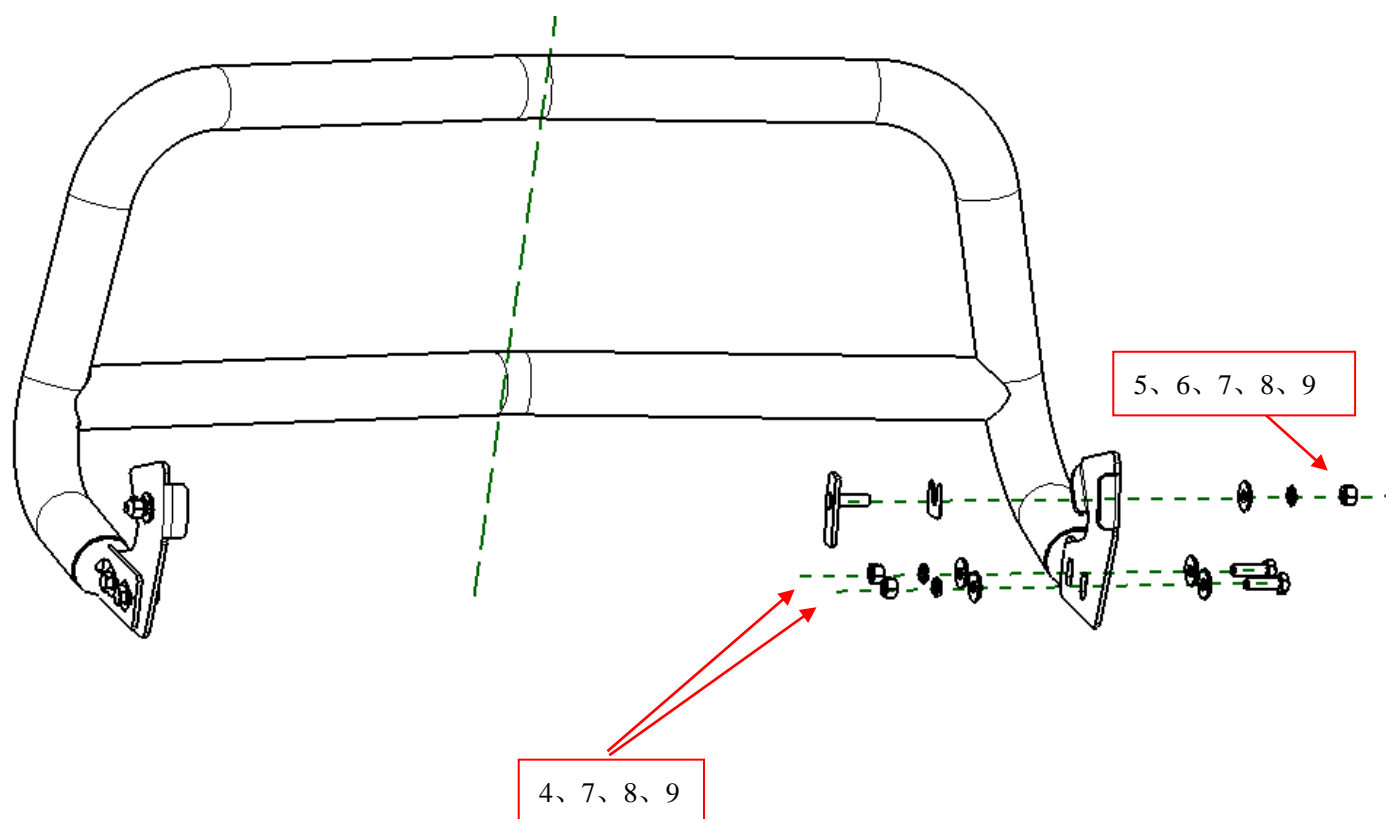

INSTALLATION INSTRUCTION

ITEM NO.: S01

DESCRIPTION: 2014-2017 SUBARU FORESTER ABAR / NUDGE BAR MOUNTING KIT

Attention:

- Please read this installation menu before installing this part. Protect your car properly in case there is any scratch might have.
- You may need to periodically to re-tighten all hardware for safety use after installation.
- Installation pictures are only for your reference, there might be some differences between pictures and real parts but no affect for your fitting.

PART LIST

NO.	NAME	QTY	REMARK	NO.	NAME	QTY	REMARK
1	Bull Bar	1		6	Plastic Fixture	2	Φ12
2	Left Bracket	1		7	Spring Washer	6	φ12
3	Right Bracket	1		8	Hexagon Nut	6	M12
4	Hexagon Bolt	4	M12x35	9	Large Washer	10	φ12x30x3.0
5	T Bolt	2					

INSTALLATION PICTURE

Disclaimer: Caused due to improper installation initiates or some related problem and losses, are beyond our company's quality assurance