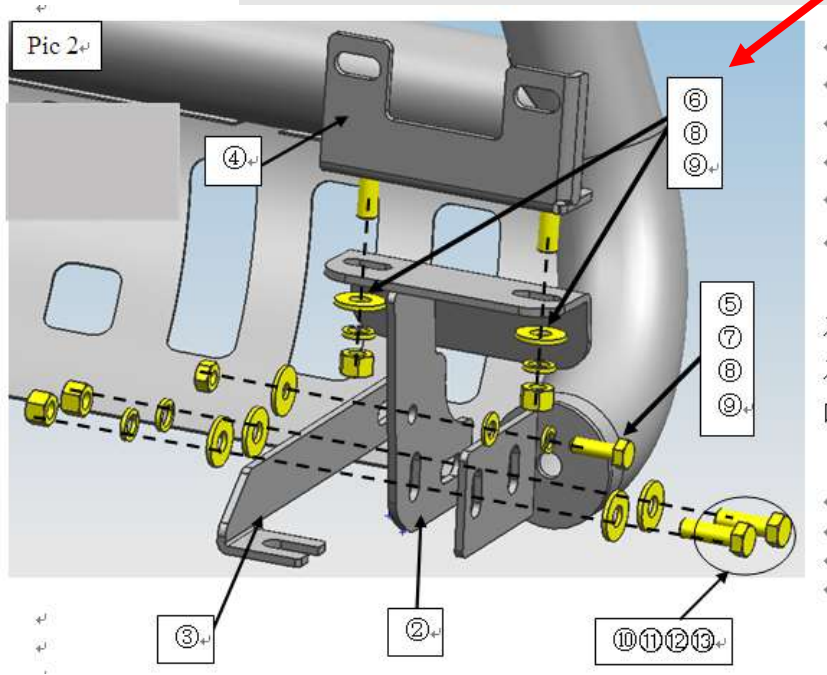

INSTALLATION INSTRUCTION

Max Bull Bar

2019-2021 Ram 1500 Classic

2011-2018 Ram 1500

2009-2010 Dodge Ram 1500

Part # MBS-DOE1011

**BLACK HORSE
OFF ROAD**

Attention:

- Please read this installation menu before installing this part. Protect your car properly in case there is any scratch might happen.
- You may need to periodically to re-tighten all hardware for safety use after installation.
- Installation pictures are only for your reference, there might be some differences between pictures and real parts but no effect for your fitting.

Part List

NO.	NAME	QTY	REMARK	NO.	NAME	QTY	REMARK
①	Bull Bar	1		⑧	Spring Washer	2	φ10
②	Mounting Bracket	2		⑨	Hexagon Nut	2	M10
③	Fitting Kit 1	2		⑩	Hexagon Head Bolt	4	M12*35
④	Fitting Kit 2	2		⑪	Large Washer	12	φ12*30*3.0
⑤	Hexagon Head Bolt	2	M10*30	⑫	Spring Washer	8	φ12
⑥	Large Washer	2	φ10*30*2.5	⑬	Hexagon Nut	8	M12
⑦	Flat Washer	2	φ10*20*2.0				

Note: It is the same way to install both sides.

INSTALLATION PICTURES

Disclaimer: Caused due to improper installation initiates some related problem and losses, are beyond our company's quality assurance.