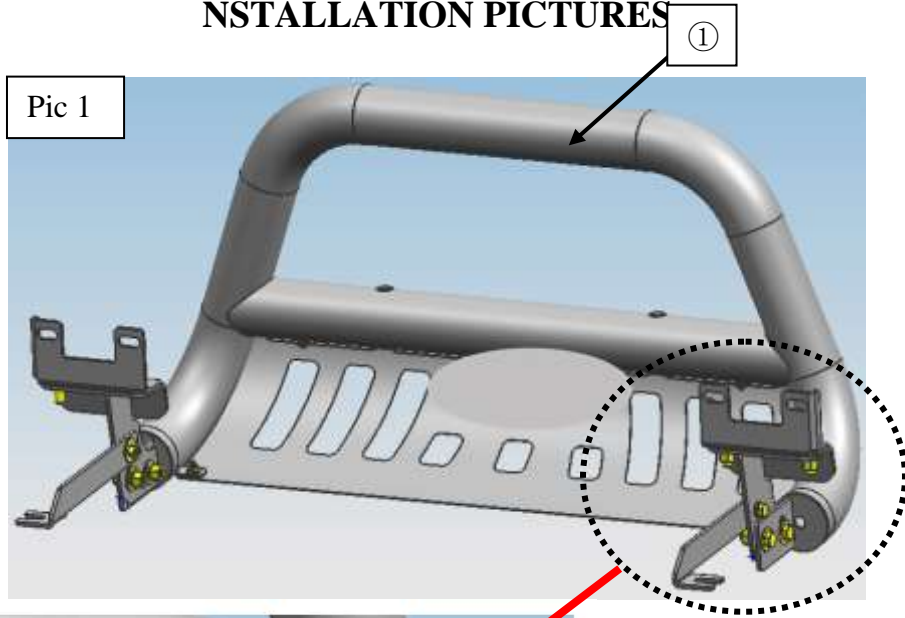

Attention:

- Please read this installation menu before installing this part. Protect your car properly in case there is any scratch might happen.
- You may need to periodically to re-tighten all hardware for safety use after installation.
- Installation pictures are only for your reference, there might be some differences between pictures and real parts but no effect for your fitting.

Part List

NO.	NAME	QTY	REMARK	NO.	NAME	QTY	REMARK
①	Bull Bar	1		⑧	Spring Washer	2	φ10
②	Mounting Bracket	2		⑨	Hexagon Nut	2	M10
③	Fitting Kit 1	2		⑩	Hexagon Head Bolt	4	M12*35
④	Fitting Kit 2	2		⑪	Large Washer	12	φ12*30*3.0
⑤	Hexagon Head Bolt	2	M10*30	⑫	Spring Washer	8	φ12
⑥	Large Washer	2	φ10*30*2.5	⑬	Hexagon Nut	8	M12
⑦	Flat Washer	2	φ10*20*2.0				

Note: It is the same way to install both sides.

INSTALLATION PICTURES

Disclaimer: Caused due to improper installation initiates some related problem and losses, are beyond our company's quality assurance.